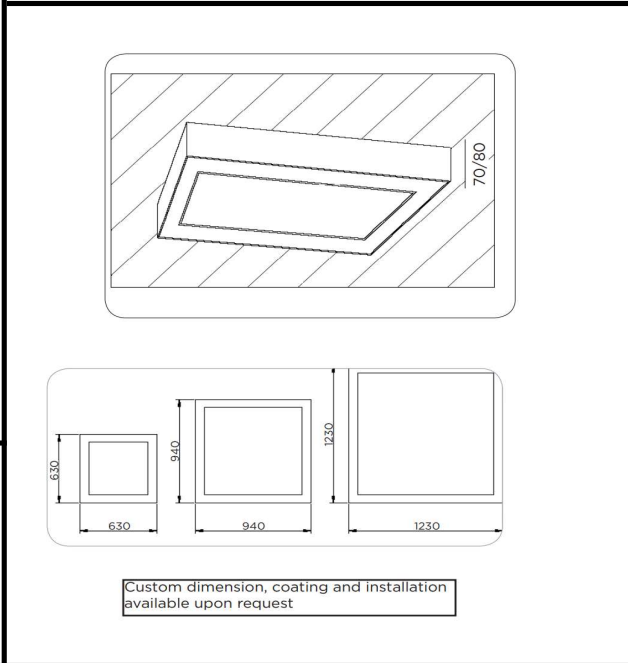

Sovitron Interior Pvt.Ltd.

Model Name	Square Ring Surface / DLARSQUDSD-50
Description	Architectural Light

Technical description	Image
-----------------------	-------

Dimension	L=Customised H=60/90/95mm
Frame	Aluminium
Color Tempertaure	3000K
Power	50W
Total Luminous Flux	4500 lm
Efficacy	90 lm/W
IP rating	50
Color Rendering	≥80
Mounting	Surface
Optics	White Opal Diffuser
Dimming	NON-Dimmable
Operating Voltage	220-240 VAC
Standard Lifetime	L70 minimum at 50,000 burning hours

Dimension diagram

Remarks:-

Address: Plot #7 Saroorpur-Nangla Industrial Area,Ballabgarh-Sohna Road,Faridabad-121005
Email: info@sovitron.com